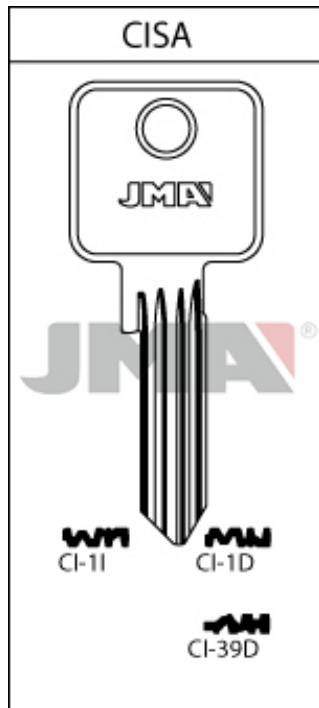

FOR: CISA

CATALOGUE

COMPARATIVE CODE

C.11

CATEGORY

CERRADURAS DE CILINDRO

SECONDARY BRANDS

CEA	CS24
ERREBI	C17
HD	CS17
KEYLINE	CA50D
LOTUS	CSA36
ORION	CSA1
RR	CA41
SILCA	CS17

JMA
CI-1D

SIMILAR

MACHINE	ACCESSORY	MATERIAL	FINSIH	COLOUR
		ACERO	NIQUELADO	